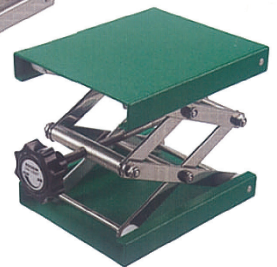

aluminium green

Stopwatches, counter and timer

Model		Order number
digital stopwatch	59min 59sec 1/100 start/stop, addition, split, reset, ABS housing, lanyard	8 484 150
counter/timer with alarm	timer up to 99min 99sec count-down 99min 99sec with magnet and clip	8 484 160
counter / timer with alarm and clock	timer up to 99min 59sec 1/100 count-down 99min 59sec 1/100 with magnet and clip	8 484 200
counter / timer with alarm and clock	timer up to 23h 59min 59sec count-down 23h 59min 59sec with magnet and clip	7 425 100
timer (mechanical)	0 - 60min	8 480 112